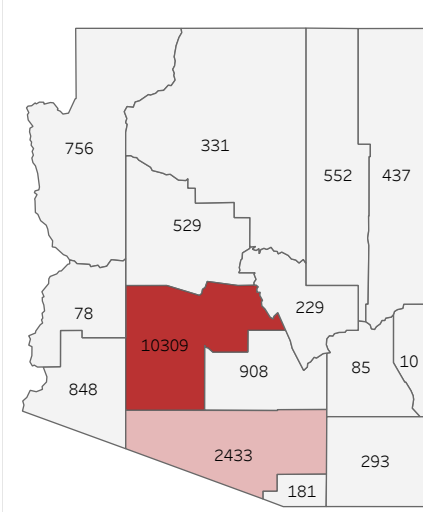

COVID-19 Deaths (total)

17,979

New COVID-19 Deaths Reported Today

4

Hover over the icon to get more information on the data in this dashboard.

COVID-19 Deaths by County

Data will not be shown for counties with fewer than three deaths.

© Mapbox © OSM

COVID-19 Deaths by Date of Death

Recent deaths may not be reported yet. Cases missing the date of death are excluded from the graph above, but are included in all other numbers.

COVID-19 Deaths by Gender

COVID-19 Deaths by Age Group

COVID-19 Deaths by Race/Ethnicity

Date Updated: 7/4/2021